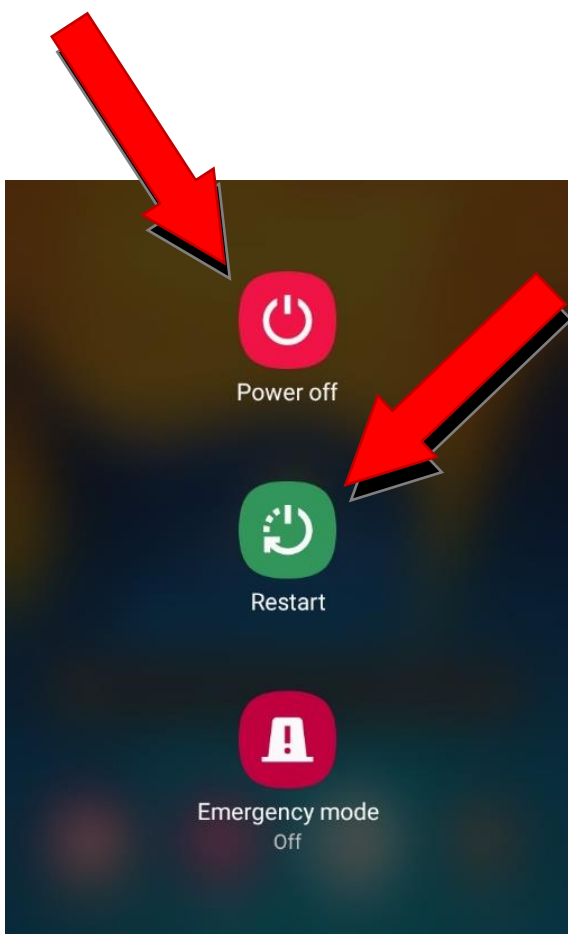

Locking and Powering Off

The power button on your device has many functions. **Press** the power button **once** to lock your device.

If your device is locked, **press** the power button **once** to bring the screen back on.

Press and hold on the power button to bring up power options, **power off** and **restart**.

If your device is **off**, **press and hold** the power button to turn it on.

Press the power button **twice quickly** to bring up your device's camera.