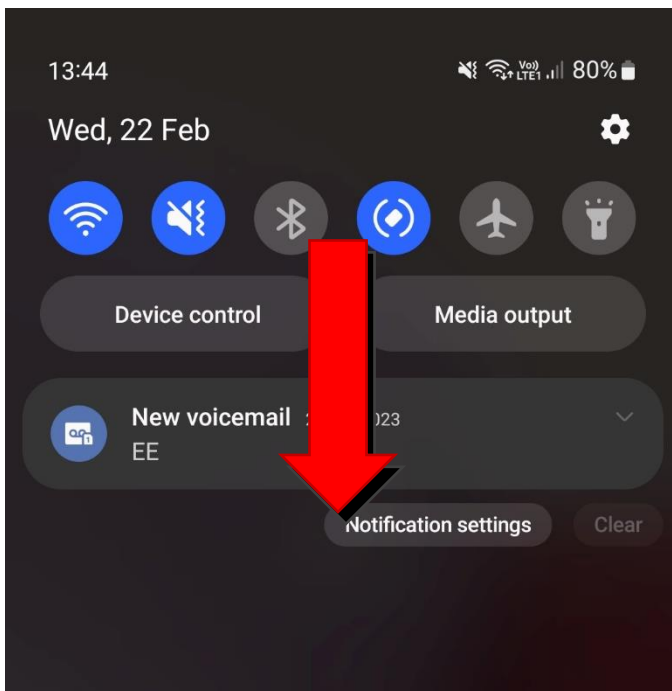

Simple Accessibility Options

Adjust Brightness

Start by swiping down from the top of your screen.

Then swipe down again for the full menu.

Change your brightness level by dragging left or right along the **grey bar at the bottom**.

The menu will disappear while you do this, so you can see the brightness level more clearly.

Extra Step:

Tap on the 3 dots at the end of the brightness bar.

This will bring up an extra menu, where you can turn on adaptive brightness.

When turned on, this will automatically change your brightness based on lighting conditions.

Change Font Size

Start by opening the **Settings** app.

Tap on **Display**.

Spotted by the **green icon** and the **sun**.