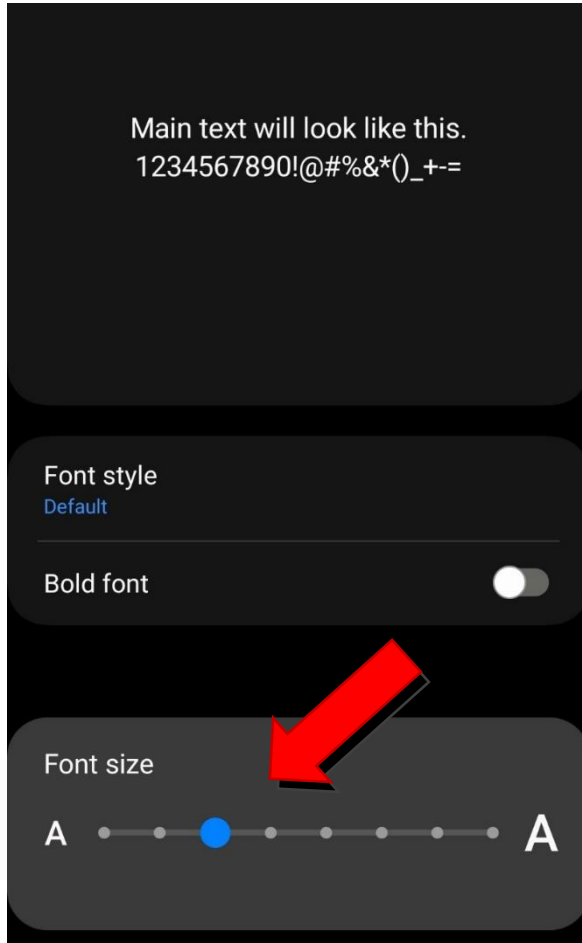

Simple Accessibility Options

Adjust Brightness

Start by swiping down from the top of your screen.

Then swipe down again for the full menu.

Change your brightness level by dragging left or right along the **grey bar at the bottom**.

The menu will disappear while you do this, so you can see the brightness level more clearly.

Extra Step:

Tap on the 3 dots at the end of the brightness bar.

This will bring up an extra menu, where you can turn on adaptive brightness.

When turned on, this will automatically change your brightness based on lighting conditions.

Change Font Size

Start by opening the **Settings** app.

Tap on **Display**.

Spotted by the **green icon** and the **sun**.

Select **Font size and style**.

Use the slider at the bottom to change the text size throughout your device.

You can also change the font style, or turn on **bold** font, if you choose.