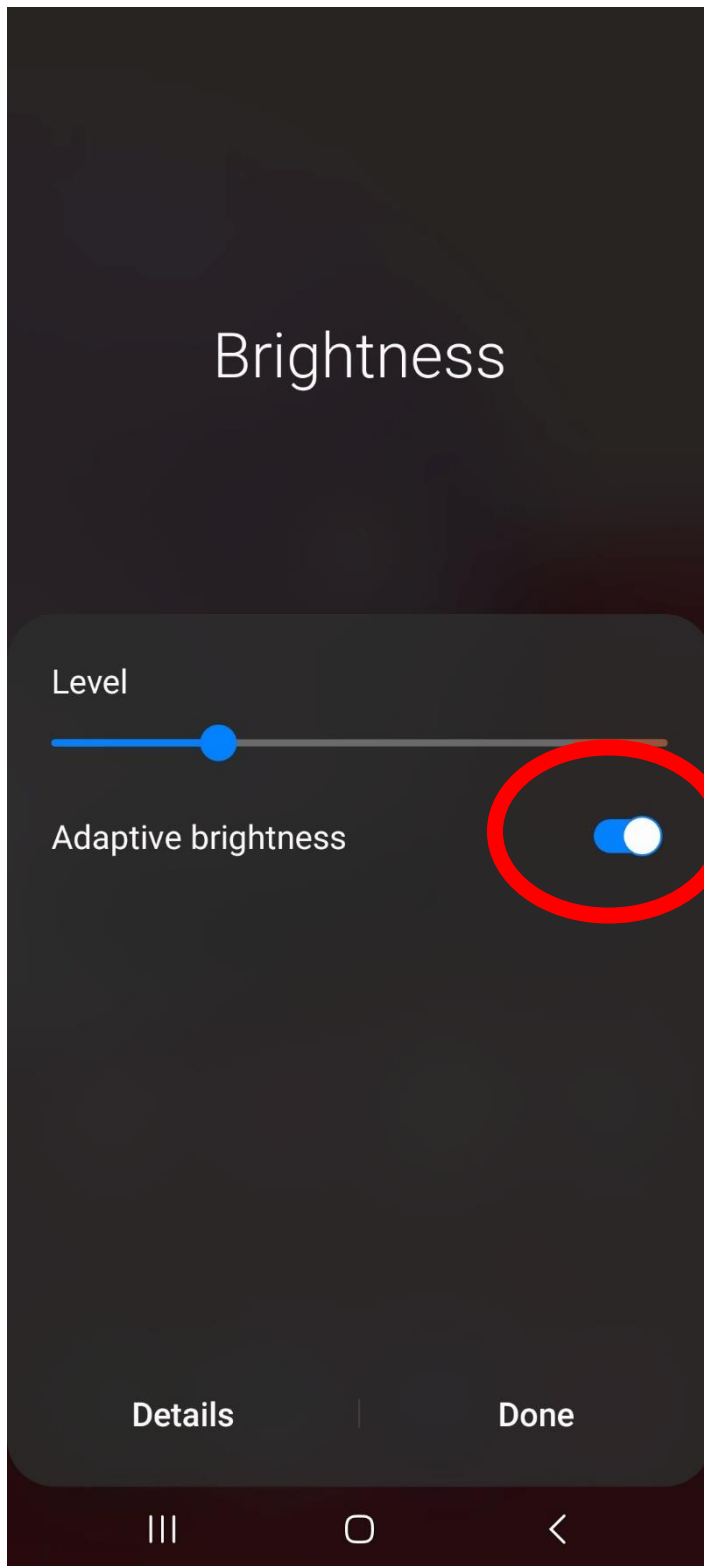

Simple Accessibility Options

Adjust Brightness

Start by swiping down from the top of your screen.

Then swipe down again for the full menu.

Change your brightness level by dragging left or right along the **grey bar at the bottom**.

The menu will disappear while you do this, so you can see the brightness level more clearly.

Extra Step:

Tap on the 3 dots at the end of the brightness bar.

This will bring up an extra menu, where you can turn on adaptive brightness.

When turned on, this will automatically change your brightness based on lighting conditions.

Change Font Size

Start by opening the **Settings** app.

Tap on **Display**.

Spotted by the **green icon** and the **sun**.