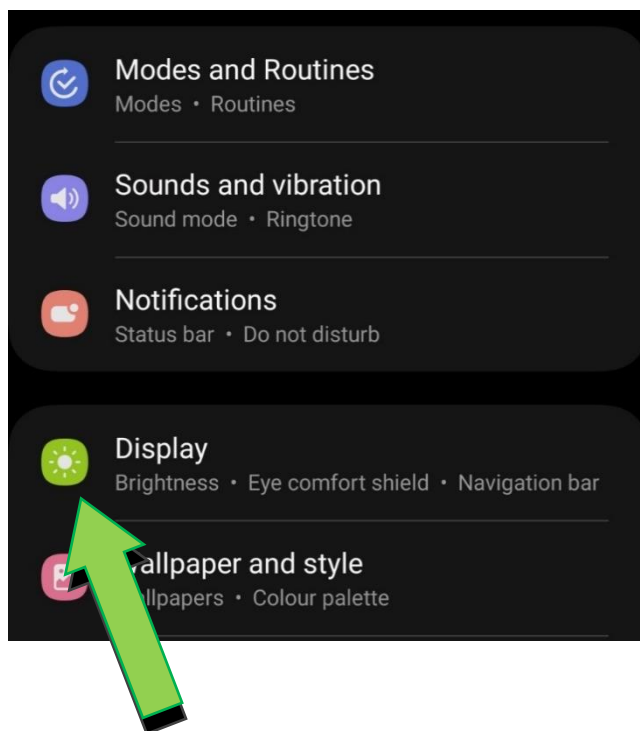

Simple Accessibility Options

Adjust Brightness

Start by swiping down from the top of your screen.

Then swipe down again for the full menu.

Change your brightness level by dragging left or right along the **grey bar at the bottom**.

The menu will disappear while you do this, so you can see the brightness level more clearly.

Extra Step:

Tap on the 3 dots at the end of the brightness bar.

This will bring up an extra menu, where you can turn on adaptive brightness.

When turned on, this will automatically change your brightness based on lighting conditions.

Change Font Size

Start by opening the **Settings** app.

Tap on **Display**.

Spotted by the **green icon** and the **sun**.