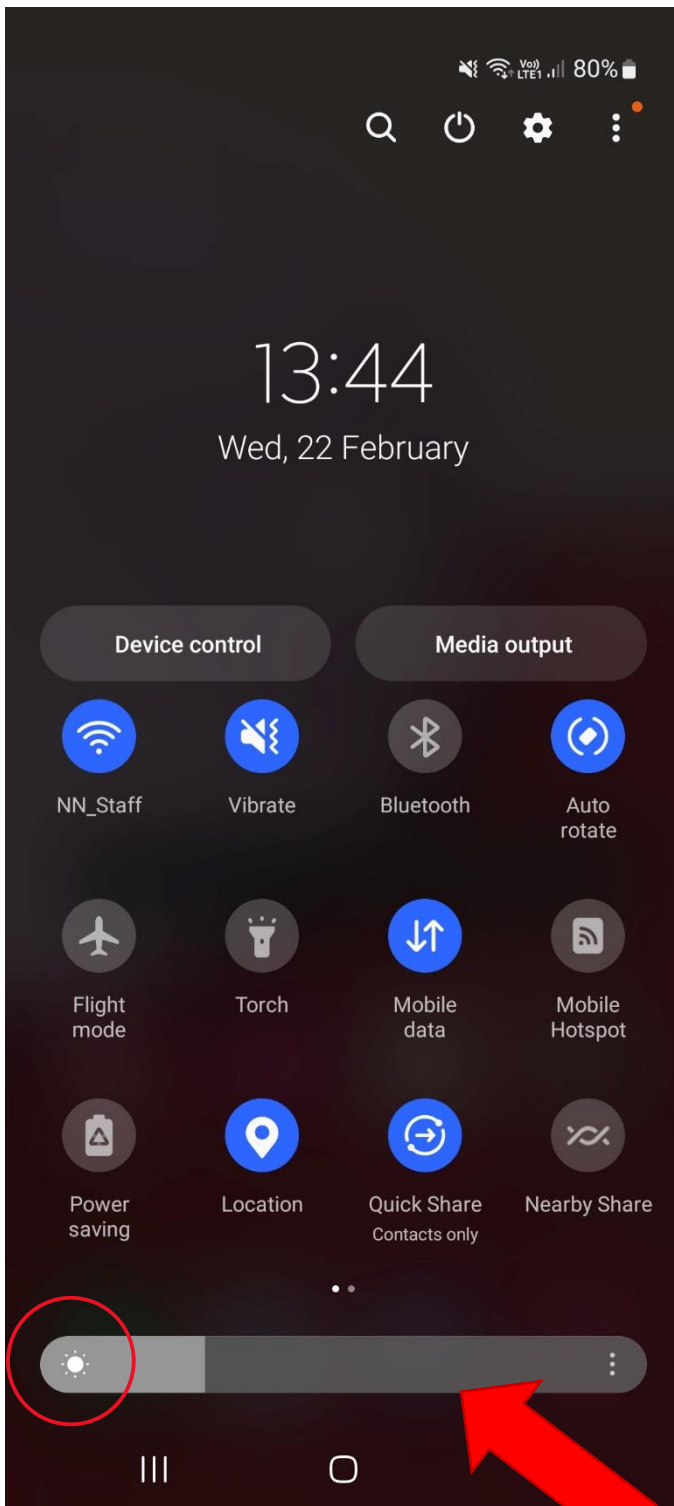

Simple Accessibility Options

Adjust Brightness

Start by swiping down from the top of your screen.

Then swipe down again for the full menu.

Change your brightness level by dragging left or right along the **grey bar at the bottom**.

The menu will disappear while you do this, so you can see the brightness level more clearly.

Extra Step:

Tap on the 3 dots at the end of the brightness bar.

This will bring up an extra menu, where you can turn on adaptive brightness.

When turned on, this will automatically change your brightness based on lighting conditions.

Change Font Size

Start by opening the **Settings** app.

Tap on **Display**.

Spotted by the **green icon** and the **sun**.