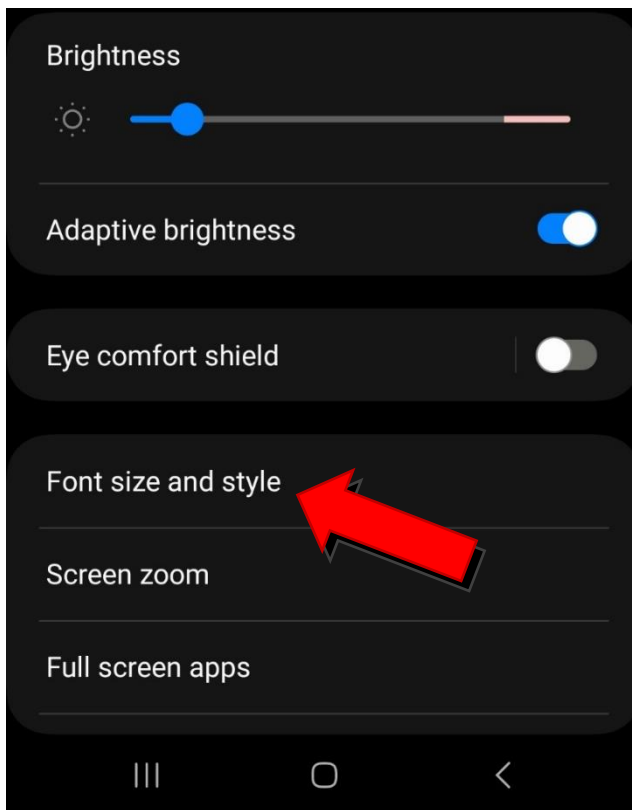

Simple Accessibility Options

Adjust Brightness

Start by swiping down from the top of your screen.

Then swipe down again for the full menu.

Change your brightness level by dragging left or right along the **grey bar at the bottom**.

The menu will disappear while you do this, so you can see the brightness level more clearly.

Extra Step:

Tap on the 3 dots at the end of the brightness bar.

This will bring up an extra menu, where you can turn on adaptive brightness.

When turned on, this will automatically change your brightness based on lighting conditions.

Change Font Size

Start by opening the **Settings** app.

Tap on **Display**.

Spotted by the **green icon** and the **sun**.

Select **Font size and style**.

Use the slider at the bottom to change the text size throughout your device.

You can also change the font style, or turn on **bold** font, if you choose.