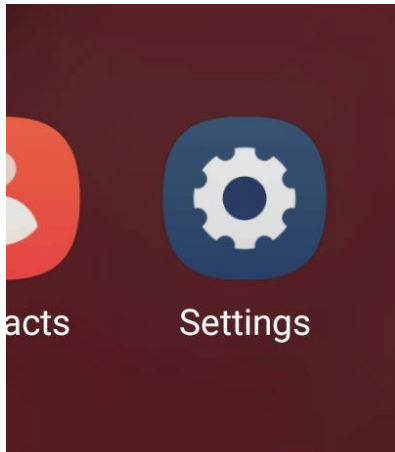

Simple Accessibility Options

Adjust Brightness

Start by swiping down from the top of your screen.

Then swipe down again for the full menu.

Change your brightness level by dragging left or right along the **grey bar at the bottom**.

The menu will disappear while you do this, so you can see the brightness level more clearly.

Extra Step:

Tap on the 3 dots at the end of the brightness bar.

This will bring up an extra menu, where you can turn on adaptive brightness.

When turned on, this will automatically change your brightness based on lighting conditions.

Change Font Size

Start by opening the **Settings** app.

Tap on **Display**.

Spotted by the **green icon** and the **sun**.