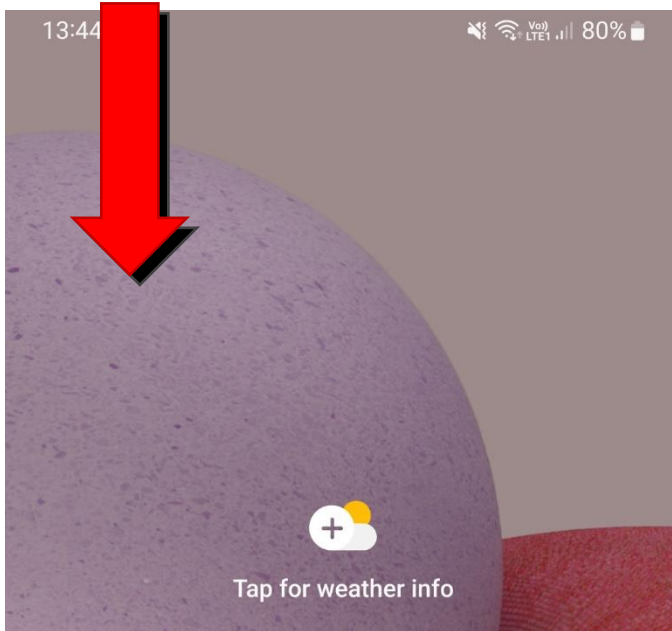

Simple Accessibility Options

Adjust Brightness

Start by swiping down from the top of your screen.

Then swipe down again for the full menu.

Change your brightness level by dragging left or right along the **grey bar at the bottom**.

The menu will disappear while you do this, so you can see the brightness level more clearly.

Extra Step:

Tap on the 3 dots at the end of the brightness bar.

This will bring up an extra menu, where you can turn on adaptive brightness.

When turned on, this will automatically change your brightness based on lighting conditions.

Change Font Size

Start by opening the **Settings** app.

Tap on **Display**.

Spotted by the **green icon** and the **sun**.

Select **Font size and style**.

Use the slider at the bottom to change the text size throughout your device.

You can also change the font style, or turn on **bold** font, if you choose.